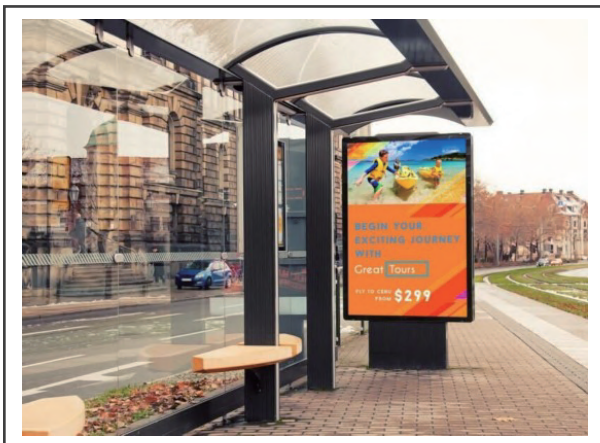

H-Line 商用顯示器

- 4K Ultra HD
- 超高亮度適合安裝高光源處
- 高畫質輸出
- 內建Smart Power
- IPS面板可視角度極佳
- 利用「容錯移轉」維持內容的執行

HighBright

Powered by Android™

4K ULTRAHD

SmartInsert

SmartPlayer

OPSInsert

≥ CMND

FailOver

尺寸	55型 SERIES	75型 SERIES	
亮度	LED 2500 nits	LED 3000 nits	
反應時間	8ms	8ms	
解析度	1920x1080 Full HD	3840x2160 Ultra HD	
外觀尺寸	1248.6Wx719.4Hx85D 單位MM	1681.2Wx955.6Hx142.4D 單位MM	
連接埠	DVI-D x1 USB x2 HDMI x2 DP x1 RS232C x1	DVI-D x1 USB x2 HDMI x2 DP x1 RS232C x1	
輸出埠	DP x1 HDMI x1	DP x1 DVI-I x1	
安規認證	CE/ FCC/BSMI	CE/ FCC/BSMI	

● 戶外防水機實際案例